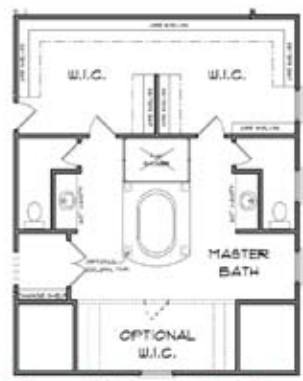

STANFORD

CASTLE ROCK BUILDERS

"Over 75 Years of New Home Experience"

SECOND FLOOR

2678 sq ft

STANFORD

CASTLE ROCK BUILDERS

"Over 75 Years of New Home Experience"

BASEMENT

OPTIONAL MASTER BEDROOM

STANFORD

CASTLE ROCK BUILDERS

"Over 75 Years of New Home Experience"

OPTIONAL THIRD FLOOR PLAN STAIR LOCATIONS
STAIRS FROM LOFT TO THIRD FLOOR OR PRIVATE ENTRY AT MASTER

OPTIONAL THIRD FLOOR PLAN STAIR LOCATIONS
SHOWN WITH PRIVATE ENTRY AT MASTER