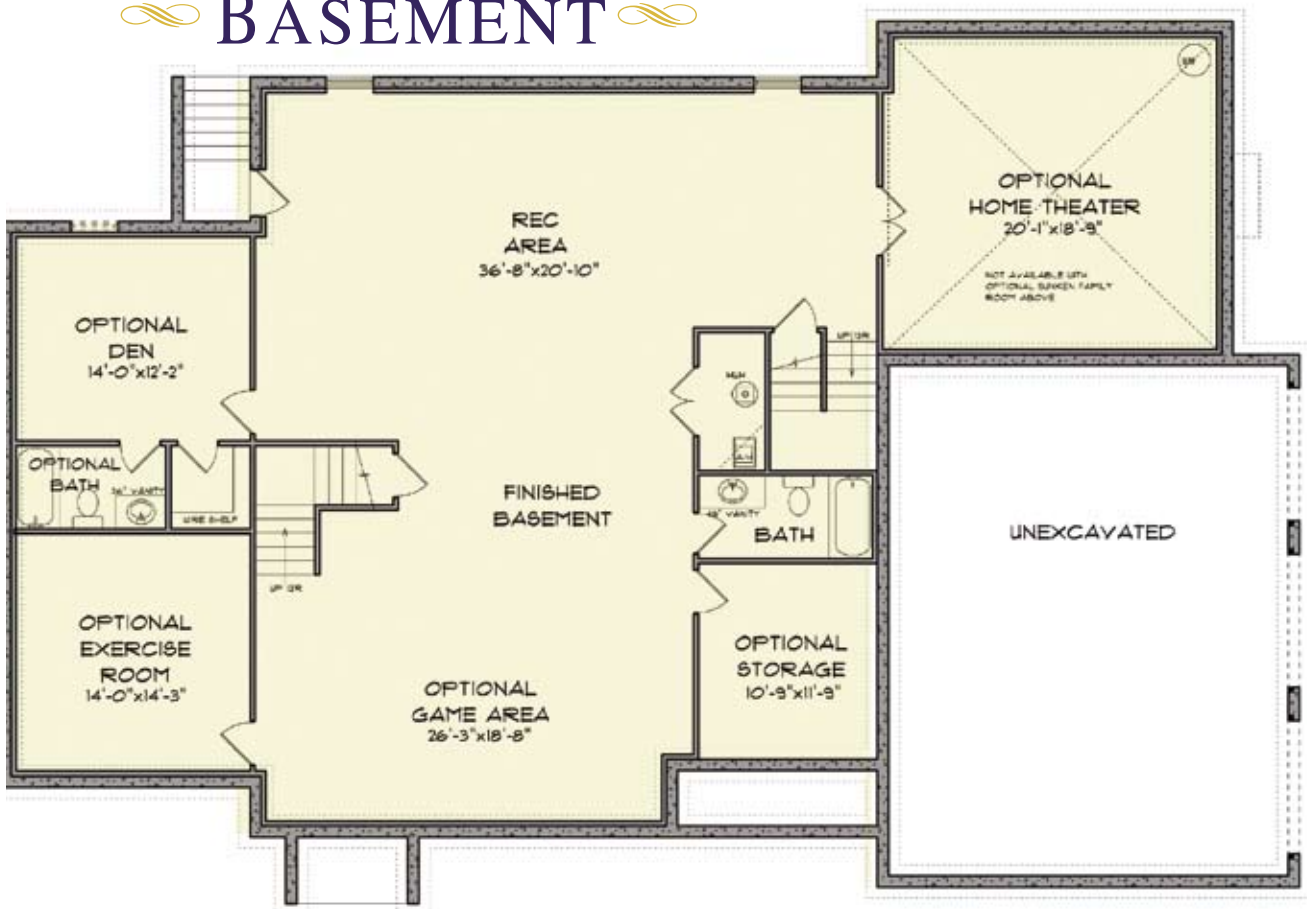

STANFORD

CASTLE ROCK BUILDERS

"Over 75 Years of New Home Experience"

SECOND FLOOR

2678 sq ft

STANFORD

CASTLE ROCK BUILDERS

"Over 75 Years of New Home Experience"

BASEMENT

OPTIONAL MASTER BEDROOM

STANFORD

CASTLE ROCK BUILDERS

"Over 75 Years of New Home Experience"

OPTIONAL THIRD FLOOR PLAN STAIR LOCATIONS
STAIRS FROM LOFT TO THIRD FLOOR OR PRIVATE ENTRY AT MASTER

OPTIONAL THIRD FLOOR PLAN STAIR LOCATIONS
SHOWN WITH PRIVATE ENTRY AT MASTER