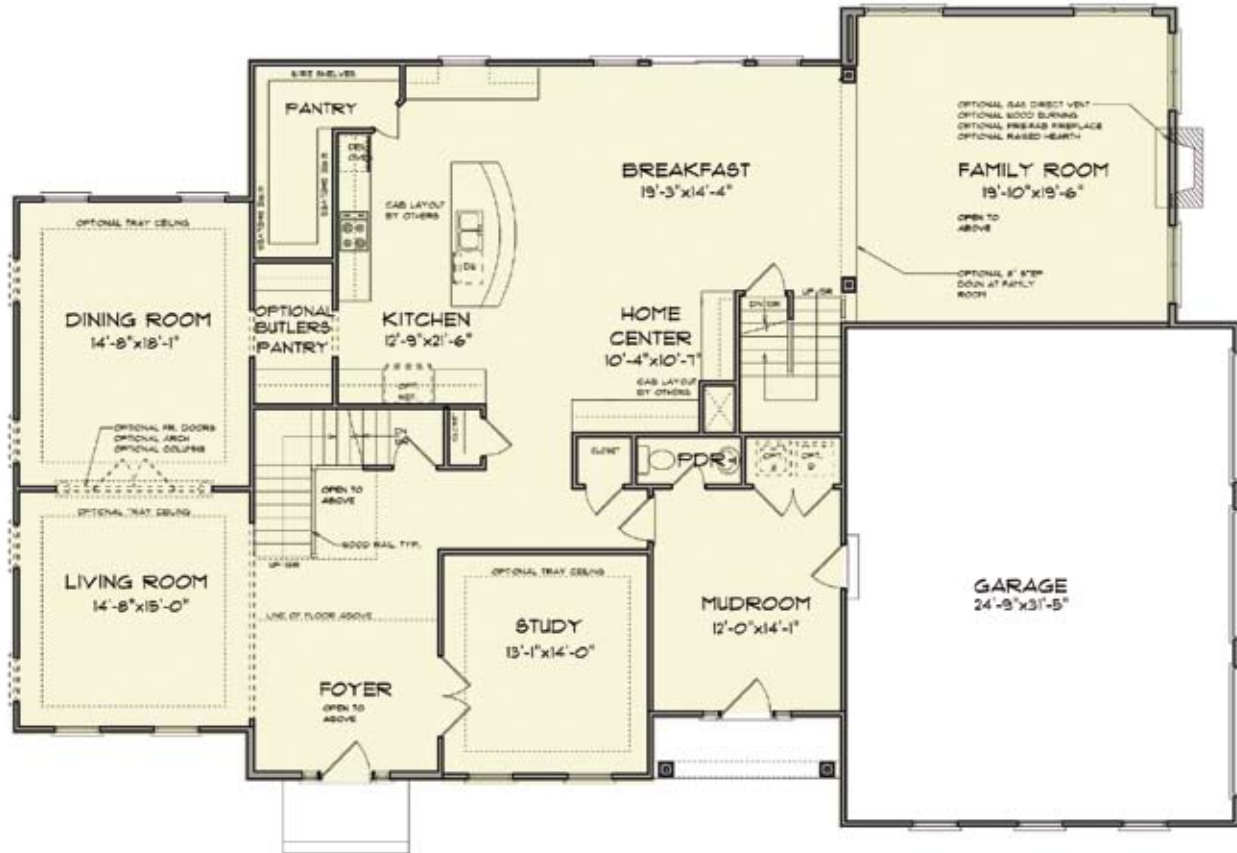

CASTLE ROCK BUILDERS

"Over 75 Years of New Home Experience"

ELEVATION
TWO

ELEVATION
THREE

STANFORD

CASTLE ROCK BUILDERS

"Over 75 Years of New Home Experience"

FIRST FLOOR

STANFORD

CASTLE ROCK BUILDERS

"Over 75 Years of New Home Experience"

SECOND FLOOR

2678 sq ft

STANFORD

CASTLE ROCK BUILDERS

"Over 75 Years of New Home Experience"