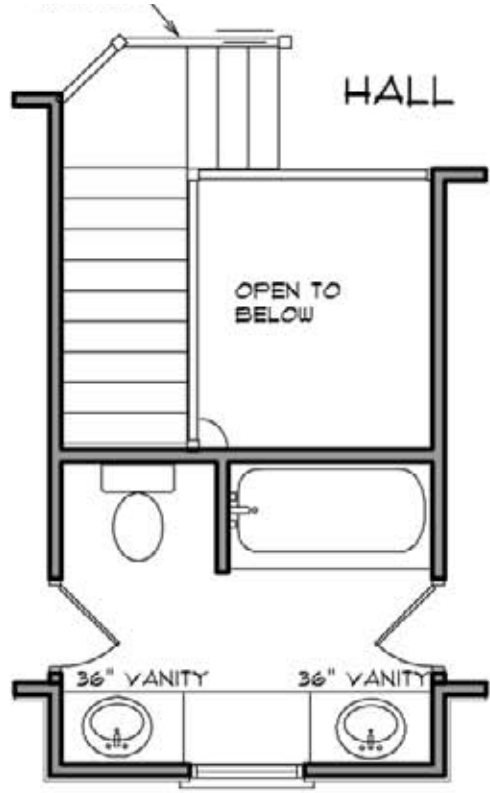

TAYLOR

CASTLE ROCK BUILDERS

"Over 75 Years of New Home Experience"

SECOND FLOOR

1571 sq ft

TAYLOR

CASTLE ROCK BUILDERS

"Over 75 Years of New Home Experience"

BASEMENT

TAYLOR

CASTLE ROCK BUILDERS

"Over 75 Years of New Home Experience"

OPTIONAL LAYOUTS AT MASTER BATHS

OPTIONAL BUDDY BATH

MHBR# 6259