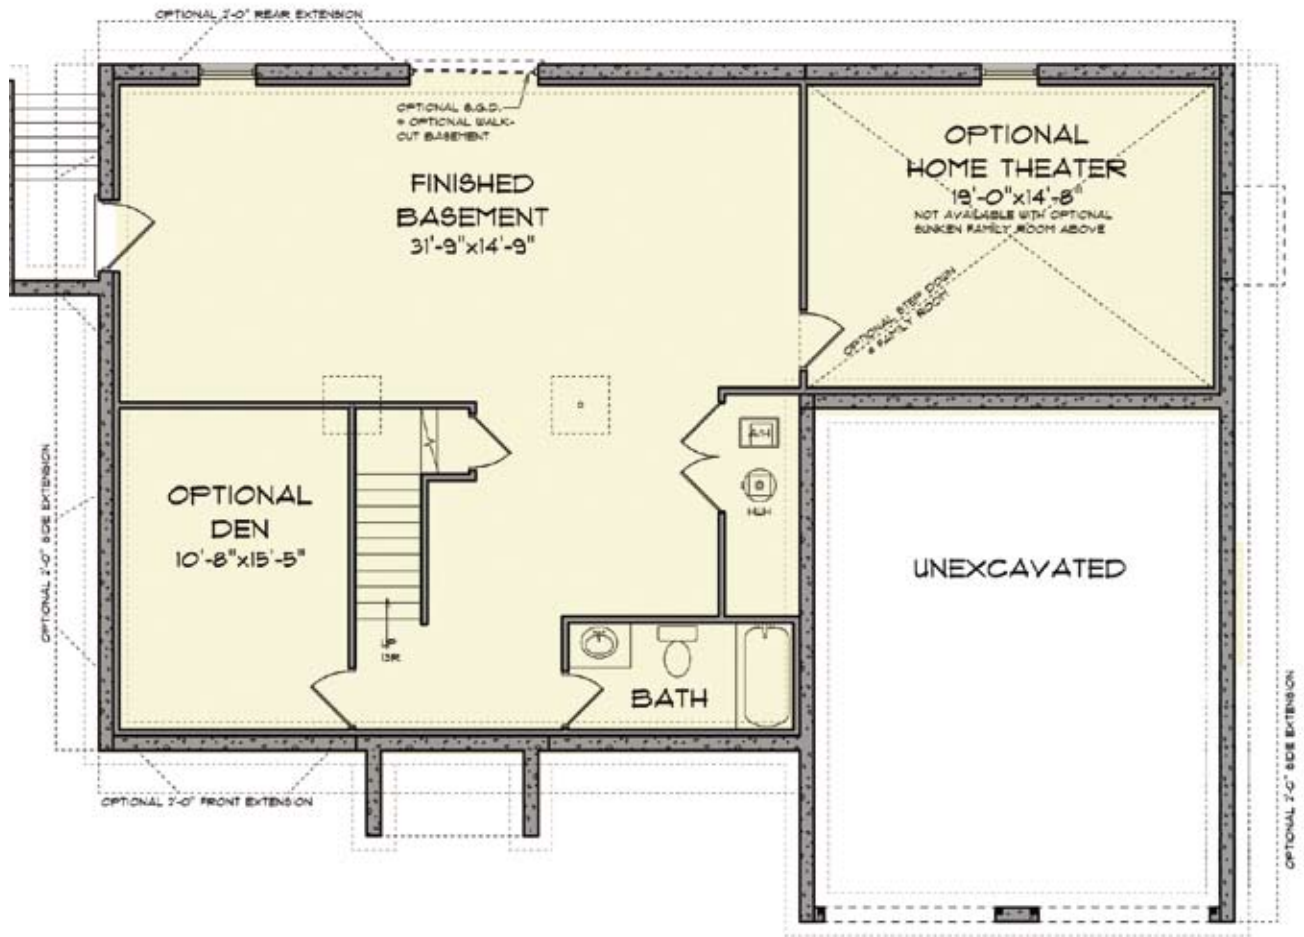

TAYLOR

CASTLE ROCK BUILDERS

"Over 75 Years of New Home Experience"

SECOND FLOOR

1571 sq ft

TAYLOR

CASTLE ROCK BUILDERS

"Over 75 Years of New Home Experience"

BASEMENT

TAYLOR

CASTLE ROCK BUILDERS

"Over 75 Years of New Home Experience"

OPTIONAL LAYOUTS AT MASTER BATHS

OPTIONAL BUDDY BATH

MHBR# 6259