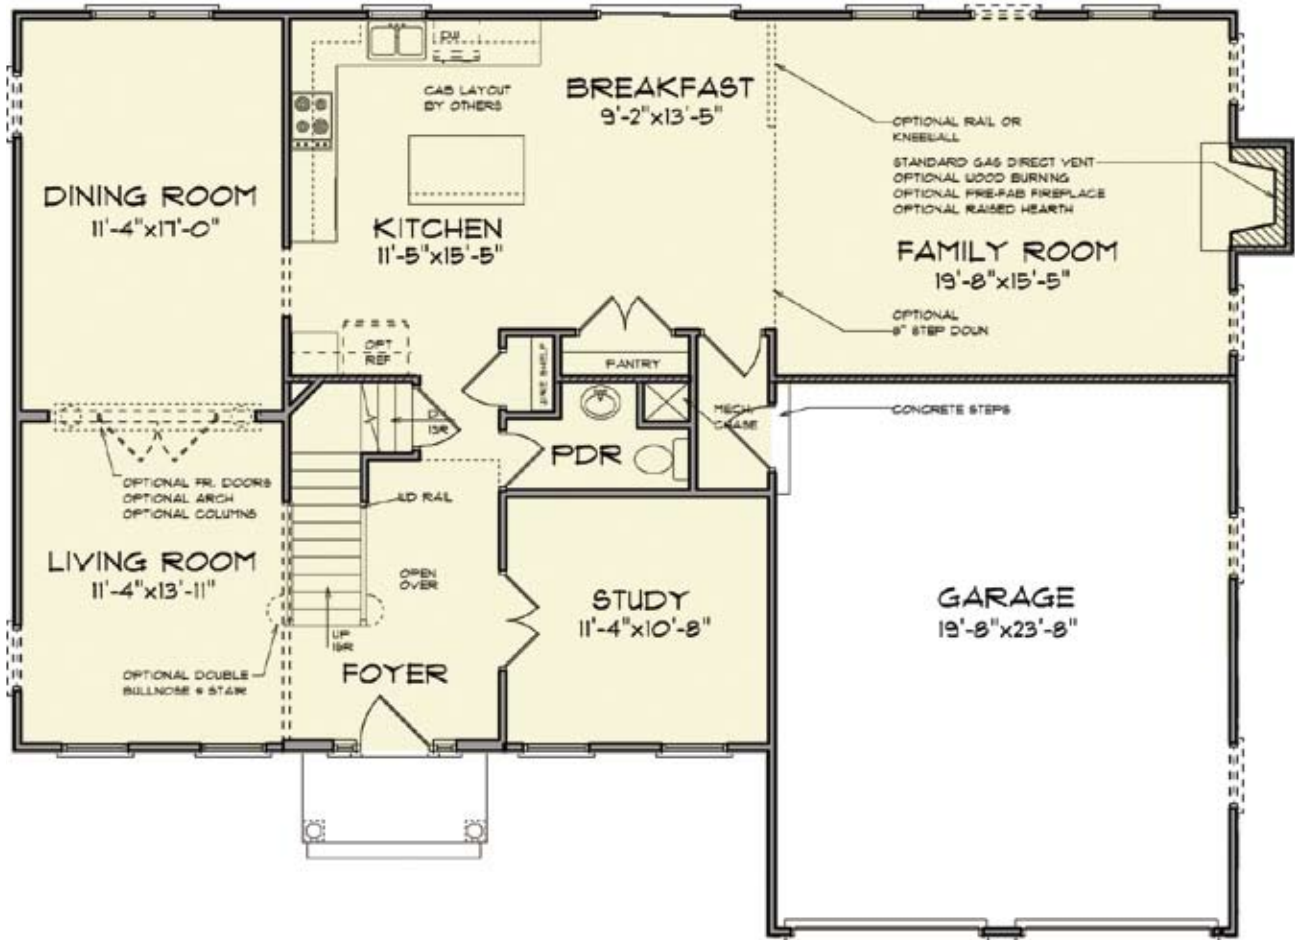

CASTLE ROCK

BUILDERS

“Over 75 Years of New Home Experience”

ELEVATION ONE

∞ TAYLOR ∞
2948 sq ft

MD 410.864.0177 PA 717.395.9626 Toll Free 1.888.864.4CRB WWW.CASTLEROCKBUILDERS.COM

Renderings are artistic conceptions and may vary in detail from plans and specifications. All dimensions shown above are approximate. ©2009 Castle Rock Builders

CASTLE ROCK BUILDERS

"Over 75 Years of New Home Experience"

ELEVATION
TWO

ELEVATION
THREE

ELEVATION
FOUR

TAYLOR

CASTLE ROCK BUILDERS

"Over 75 Years of New Home Experience"

TAYLOR

CASTLE ROCK BUILDERS

"Over 75 Years of New Home Experience"

SECOND FLOOR

1571 sq ft

TAYLOR

CASTLE ROCK BUILDERS

"Over 75 Years of New Home Experience"